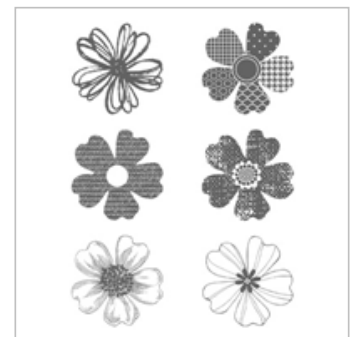

[Flower Shop Clear-
Mount Stamp Set](#)

130942

23,00 €