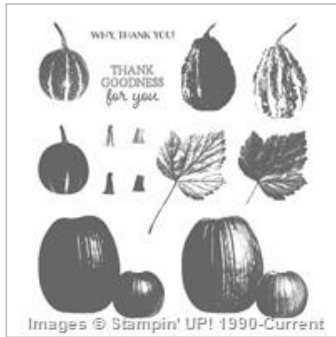

Supply List

Oct 20, 2017

Donna Ross

1-281-851-9530

dje-ross@swbell.net

www.stampedsohisticates.com/

[Gourd Goodness
Photopolymer Stamp](#)

Set