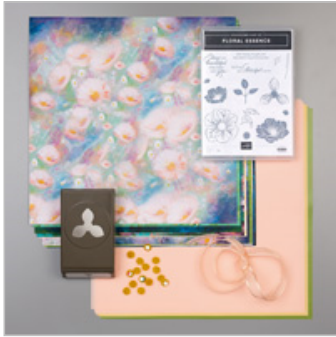

Supply List

Jul 16, 2019

Patty Chenail

860-933-3318

stampthis2004@yahoo.com

www.stamppttys.com

[Perennial Essence Suite Bundle](#)

152166

$68.00