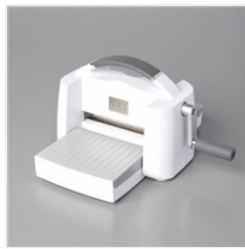

Basic White 8-1/2" X 11" Cardstock - 159276

Basic Gray 8-1/2" X 11" Cardstock - 121044

Cherry Cobbler 8-1/2" X 11" Cardstock - 119685

Peaceful Place 12" X 12" (30.5 X 30.5 Cm) Specialty Designer Series Paper - 156394

Stampin' Cut & Emboss Machine - 149653

Paper Trimmer - 152392

Bone Folder - 102300

Mini Glue Dots - 103683

Stampin' Dimensionals - 104430

Multipurpose Liquid Glue - 110755