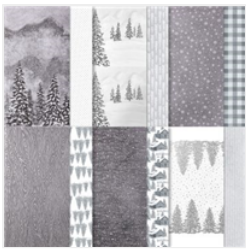

Supply List

Jul 3, 2022

Barb Brimhall

360-713-7153

barb@bzbstamper.com

<http://bzbstamper.com>

Beauty Of Friendship Bundle (English) - 155834

Basic Gray Classic Stampin' Pad - 149165

Basic White 8-1/2" X 11" Cardstock - 159276

Basic Gray 8-1/2" X 11" Cardstock - 121044

Cherry Cobbler 8-1/2" X 11" Cardstock - 119685

Peaceful Place 12" X 12" (30.5 X 30.5 Cm) Specialty Designer Series Paper - 156394