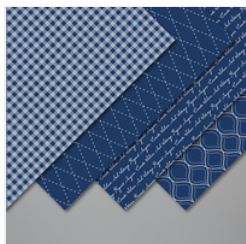

Price: \$9.75

Tuxedo Black
Memento Ink Pad -
132708

Price: \$6.00

Mango Melody
Classic Stampin'
Pad - 147093

Price: \$8.00

Smoky Slate
Classic Stampin'
Pad - 147113

Price: \$8.00

Mango Melody
Dark Stampin'
Blends - 147944

Sale: \$1.80

Price: \$4.50

Rhinstone Basic
Jewels - 144220

Price: \$6.00

Neutrals 6" X 6"
(15.2 X 15.2 Cm)
Designer Series
Paper - 149614

Price: \$11.50

Brights 6" X 6"
(15.2 X 15.2 Cm)
Designer Series
Paper - 149613