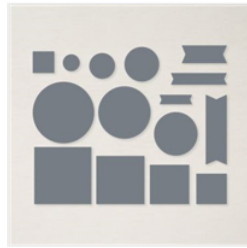

Supply List

Jul 3, 2024

Linda Schnabel

262-334-1009

lindaluvs2stamp@aol.com

www.lindaluvs.stampinup.net

Delightfully Eclectic 12" X 12" (30.5 X 30.5 Cm) Designer Series Paper - 161640

Sale: \$15.00

Price: \$30.00

Stylish Shapes Dies - 159183

Price: \$30.00

Sending Smiles Photopolymer Stamp Set (English) - 158701

Price: \$22.00

Sending Dies (English) - 159271

Sale: \$19.80

Price: \$33.00