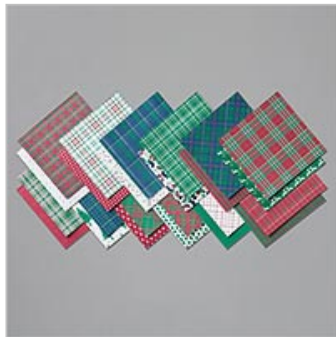

Supply List

Nov 15, 2019

Place Order

lindasuekrueger@gmail.com

Perfectly Plaid
Photopolymer Stamp
Set (En)
149418
\$17.00

Cherry Cobbler 8-1/2"
X 11" Cardstock
119685
\$8.75

Crumb Cake 8-1/2" X
11" Cardstock
120953
\$8.75

Whisper White 8-1/2"
X 11" Cardstock
100730
\$9.75

Wrapped In Plaid 6" X
6" (15.2 X 15.2 Cm)
Specialty Designer
Series Paper
149596
\$14.50

Shaded Spruce
Classic Stampin' Pad
147088
\$7.50

Soft Suede Classic
Stampin' Pad
147115
\$7.50

Shaded Spruce/Gold
3/8" (1 Cm) Striped
Ribbon
149597
\$7.00

Supply List

Nov 15, 2019

Place Order

lindasuekrueger@gmail.com

[Linen Thread](#)

104199

\$5.00