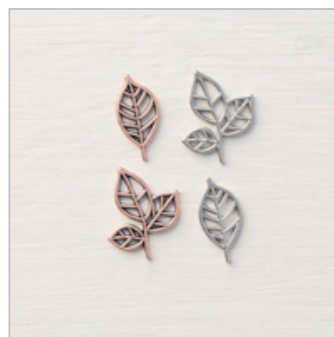

Mossy Meadow
Classic Stampin' Pad

147111

\$10.25

Crushed Curry
Classic Stampin' Pad

147087

\$10.25

Leaves Trinkets

146343

\$11.00

Stampin'
Dimensionals

104430

\$5.50

Mini Glue Dots

103683

\$7.25

Big Shot