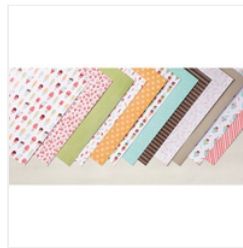

Supply List

Apr 29, 2025

Debbie Crowley

732-397-9128

expressivelydeb@gmail.com

<http://www.expressivelydeb.com>

[Moon Baby Clear-Mount Stamp Set - 143085](#)

Price: \$20.00

[Whisper White 8-1/2\" X 11\" Cardstock - 100730](#)

Price: \$9.75

[Tasty Treats Specialty Designer Series Paper - 142770](#)

Price: \$13.00

[Crumb Cake Classic Stampin' Pad - 126975](#)

Price: \$6.50

[Daffodil Delight Classic Stampin' Pad - 126944](#)