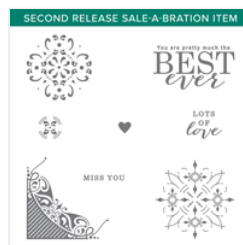

Price: \$0.00

So Hoppy Together Cling Stamp Set - 149725

Price: \$0.00

Lasting Lily Photopolymer Stamp Set - 149717

Price: \$0.00

All Adorned Photopolymer Stamp Set - 149728

Price: \$0.00

Painted Seasons Bundle - 150349