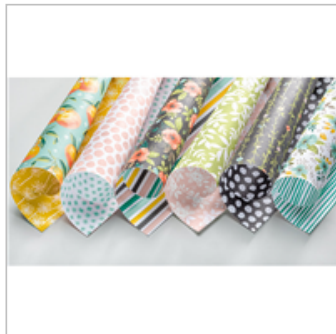

Whole Lot Of Lovely Designer Series Paper

144110

$11.00