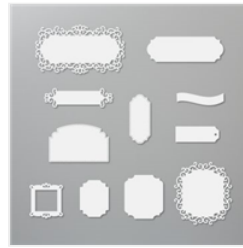

Tea Time Dies - 149697

Price: \$21.00

Ornate Frames Dies - 150664

Sale: \$27.20

Price: \$34.00

Country Floral 3D Embossing Folder - 151823

Price: \$9.00

So Saffron 8-1/2" X 11" Cardstock - 105118