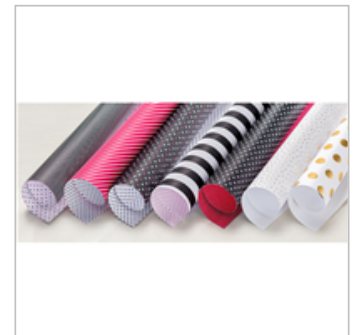

[Pop Of Pink Specialty Designer Series Paper](#)

141648

$13.00