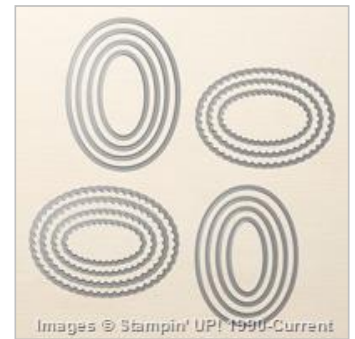

Supply List

Sep 19, 2017

Julie DiMatteo

(312) 218-5600

julie@thepaperpixie.com

thepaperpixie.com

[Beautiful You Clear-Mount Stamp Set](#)

143637

\$28.00

[Beautiful You Wood-Mount Stamp Set](#)

143004

\$39.00

[Stitched Shapes Framelits Dies](#)

145372

\$30.00

[Layering Ovals Framelits Dies](#)