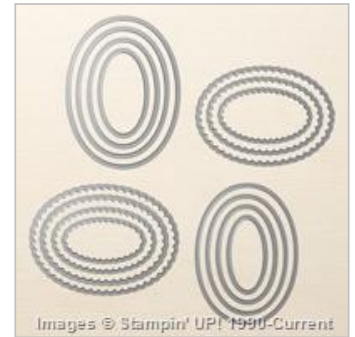

# Supply List

Jul 23, 2017

Julie DiMatteo

(312) 218-5600

[julie@thepaperpixie.com](mailto:julie@thepaperpixie.com)

[thepaperpixie.com](http://thepaperpixie.com)

[Beautiful You Clear-Mount Stamp Set](#)

143637

\$28.00

[Beautiful You Wood-Mount Stamp Set](#)

143004

\$39.00

[Stitched Shapes Framelits Dies](#)

145372

\$30.00

[Layering Ovals Framelits Dies](#)