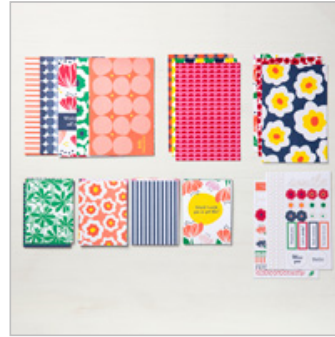

# Supply List

Nov 21, 2019

Patty Bennett

510-724-1693

[pattystamps@comcast.net](mailto:pattystamps@comcast.net)

[www.PattyStamps.com](http://www.PattyStamps.com)

Happiness Blooms  
12" X 12" (30.5 X 30.5  
Cm) Designer Series

Paper

148795

\$11.00

Happiness Blooms  
Enamel Dots

148805

\$7.00

Happiness Blooms  
Memories & More

Card Pack