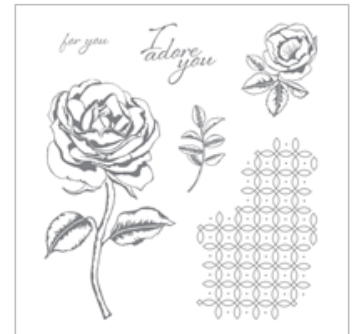

[Graceful Garden
Wood-Mount Stamp
Set](#)

143846
$27.00