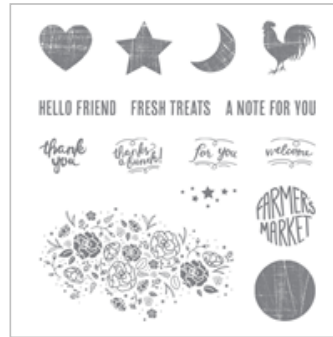

Wood Words Wood-
Mount Stamp Set

143925

$30.00