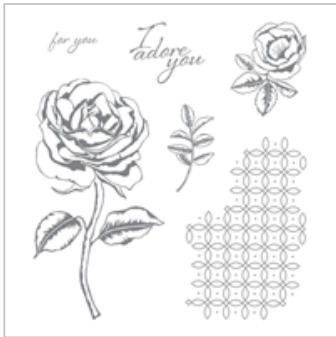

Supply List

Jan 20, 2018

Mary Fish

520-465-7077

mary@stampinpretty.com

stampinpretty.com

Graceful Garden
Clear-Mount Stamp

Set

143849

$19.00