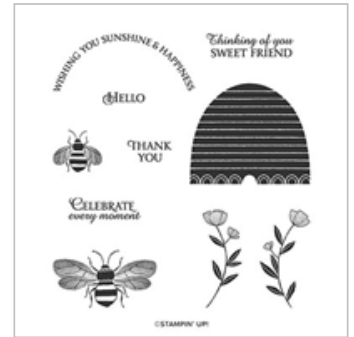

\$23.00

[Painted Poppies Bundle](#)

153827

\$52.00

[Painted Labels Dies](#)

151605

\$35.00

[Honey Bee Cling Stamp Set](#)

151527

\$20.00

[Honey Bee Bundle](#)

153792

\$41.25

[Detailed Bee Dies](#)

151526

\$26.00