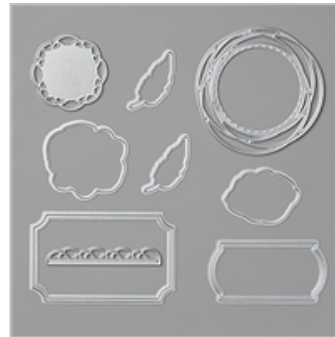

\$23.00

[Painted Poppies Bundle](#)

153827

\$52.00

[Painted Labels Dies](#)

151605

\$35.00

[Honey Bee Cling Stamp Set](#)