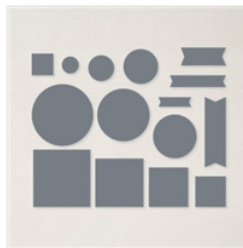

Price: \$9.00

Stampin' Cut & Emboss Machine - 149653

Sale: \$117.00

Price: \$130.00

Distressed Tile 3D Embossing Folder - 162189

Price: \$10.00

Stylish Shapes Dies - 159183

Price: \$30.00

Petal Park Builder Punch - 160576

Price: \$24.00

Blooming Pearls - 162238

Price: \$8.00

Mini Glue Dots - 103683

Price: \$7.25

Stampin' Dimensionals - 104430

Price: \$4.25