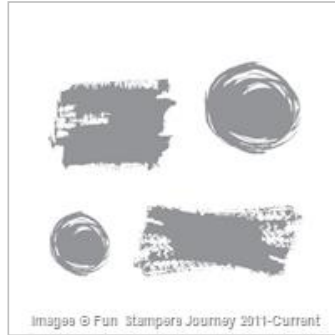

# Supply List

Nov 20, 2018

Lorena Hann

[lmh@roadrunner.com](mailto:lmh@roadrunner.com)

<http://www.inkedwithkindness.com>

[Thread Sketch Stamp Set](#)

SS-0169  
\$14.95

[Brush Stroke Stamp Set](#)

SS-0205  
\$16.95

[Cake Time Stamp Set](#)

SS-0138  
\$17.95

[Dauber Dowel Small \(2 cm\)](#)

TO-0137  
\$6.95

[Dauber Dowel Large \(3 cm\)](#)

TO-0138  
\$7.95

[Dauber Pads Small \(2cm\)](#)

TO-0139  
\$5.95

[Dauber Pads Large \(3 cm\)](#)

TO-0140  
\$6.95

[Candy Apple True Color Fusion Ink Pad](#)

IP-0017  
\$7.95