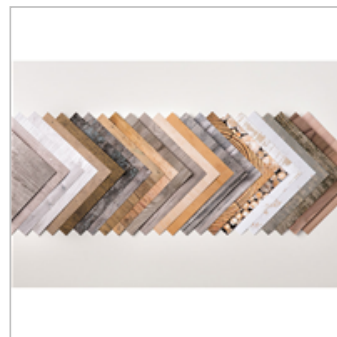

[Wood Textures Designer Series Paper Stack](#)

[Paper Stack](#)

144177