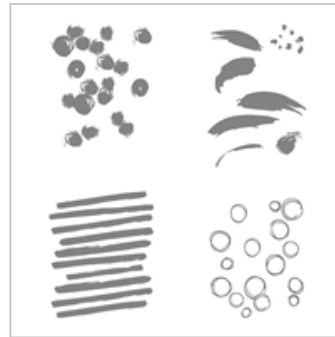

[Playful Backgrounds](#)
Photopolymer Stamp

Set

141920

$16.00