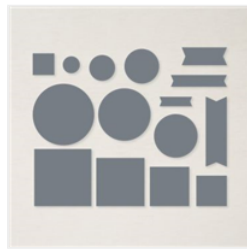

Supply List

Jun 26, 2022

Jackie Beers

jackie@jackiebeers.com

Bluelinestamping.com

Speedy Recovery
Cling Stamp Set
(English) - 159024

Price: \$22.00

Stylish Shapes
Dies - 159183

Price: \$30.00

Lovely Linen 12" X
12" (30.5 X 30.5
Cm) Designer
Series Paper -
158644

Price: \$12.00

Solid Faceted
Gems - 159189

Price: \$8.00

Evening Evergreen
8-1/2" X 11"
Cardstock -
155574

Price: \$9.25