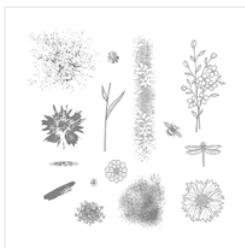

[Fabulous Flamingo
Photopolymer
Stamp Set -
143758](#)

Price: \$21.00

[Window Shopping
Wood-Mount
Stamp Set -
142920](#)

Price: \$23.00

[Window Shopping
Clear-Mount
Stamp Set -
143265](#)

Price: \$18.00

[Touches Of
Texture Clear-
Mount Stamp Set -
143251](#)

Price: \$33.00

[Touches Of
Texture Wood-
Mount Stamp Set -
141934](#)

Price: \$45.00

[Seasonal Layers
Dies - 143751](#)

Price: \$33.00

[Crushed Curry 8-
1/2" X 11"
Cardstock -
131199](#)

Price: \$11.50

[Crumb Cake 8-1/2"
X 11" Cardstock -
120953](#)