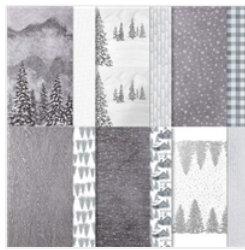

Price: \$19.00

Peaceful Place 12" X 12" (30.5 X 30.5 Cm) Specialty Designer Series Paper - 156394

Price: \$15.00

Wintry 3D Embossing Folders - 155433

Price: \$10.00

Specialty Plate - 154711

Price: \$10.00

Layering Circles Dies - 151770