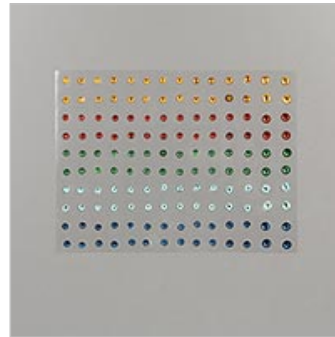

Supply List

Dec 6, 2019

Michele Wright

(405)527-5795

okmoochele@gmail.com

www.thecowwhispererscreativecards.com

Country Home
Photopolymer Stamp
Set
147678

Come To Gather
Designer Series
Paper
150454

Holiday Rhinestone
Basic Jewels
150457

Layering Ovals Dies
141706

Gray Granite 8-1/2" X
11" Cardstock
146983

Pretty Peacock 8-1/2"
X 11" Cardstock
150880

Whisper White 8-1/2"
X 11" Cardstock
100730

Pretty Peacock
Classic Stampin' Pad
150083