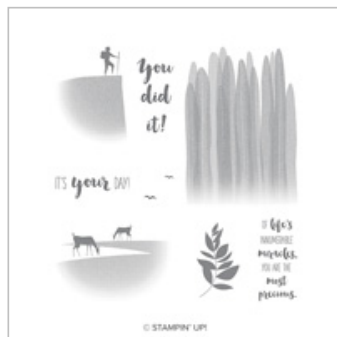

Supply List

Jun 19, 2019

Place Order

smfreemantle@gmail.com

[Very Vanilla 8-1/2" X 11" Cardstock](#)

101650

\$13.25

[Merry Merlot 8-1/2" X 11" Cardstock](#)

146979

\$12.00

[Merry Merlot Classic Stampin' Pad](#)

147112

\$10.25

[Mossy Meadow 8-1/2" X 11" Cardstock](#)

133676

\$12.00

[Mossy Meadow Classic Stampin' Pad](#)

147111

\$10.25

[Seize The Day Clear-Mount Stamp Set](#)

146813

\$27.00

[Timeless Textures Clear-Mount Stamp Set](#)

140517