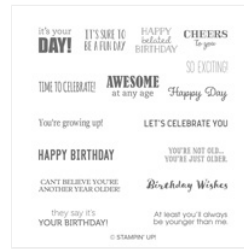

Supply List

Jul 8, 2020

Jackie Beers

jackie@jackiebeers.com

Bluelinestamping.com

[Painted Harvest Photopolymer Stamp Set - 144783](#)

Price: \$21.00

[Leaf Punch - 144667](#)

Price: \$16.00

[2019-2021 In Color 6" X 6" \(15.2 X 15.2 Cm\) Designer Series Paper - 149617](#)

Price: \$11.50

[Itty Bitty Birthdays Cling Stamp Set - 148618](#)

Price: \$23.00

[Layering Circles Dies - 151770](#)