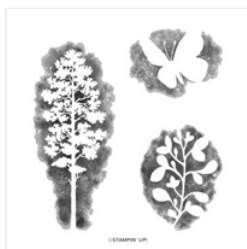

Supply List

Jan 21, 2022

Jackie Beers

jackie@jackiebeers.com

Bluelinestamping.com

Amazing Silhouettes Cling Stamp Set - 157814

Price: \$22.00

Artfully Layered Cling Stamp Set (English) - 157752

Price: \$24.00

Basic White 8-1/2" X 11" Thick Cardstock - 159229

Price: \$8.25

Basic White 8-1/2" X 11" Cardstock - 159276

Price: \$9.75

Just Jade Classic Stampin' Pad - 153115

Price: \$7.50

Misty Moonlight Classic Stampin' Pad - 153118