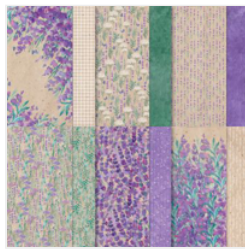

Supply List

Apr 16, 2024

Tracy Bradley
tracy@stampingwithtracy.com
www.stampingwithtracy.com

Notes Of Nature
Cling Stamp Set
(English) - 162630

Price: \$24.00

Perennial
Lavender 12" X
12" (30.5 X 30.5
Cm) Designer
Series Paper -
162593

Price: \$12.50

Everyday Details
Dies - 162864

Price: \$34.00

Exposed Brick 3D
Embossing Folder
- 161600

Price: \$11.00

Specialty Plate -
154711

Price: \$11.00

Stampin' Cut &
Emboss Machine -
149653

Price: \$128.00

Basic White 8-1/2"
X 11" Cardstock -
159276

Price: \$10.50

Gorgeous Grape
8-1/2" X 11"
Cardstock -
146987

Price: \$10.00

Shaded Spruce 8-
1/2" X 11"
Cardstock -
146981

Price: \$10.00

Shaded Spruce
Classic Stampin'
Pad - 147088