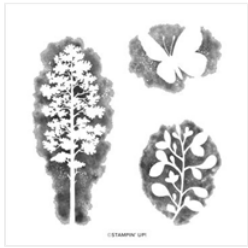

# Supply List

Jun 6, 2023

Barb Brimhall

360-713-7153

[barb@bzbstamper.com](mailto:barb@bzbstamper.com)

<http://bzbstamper.com>

Amazing  
Silhouettes Cling  
Stamp Set -  
157814

Celebrating You  
Cling Stamp Set  
(English) - 158028

Evening Evergreen  
Classic Stampin'  
Pad - 155576

Very Vanilla 8-1/2"  
X 11" Cardstock -  
101650

Artfully Composed  
12" X 12" (30.5 X  
30.5 Cm) Designer  
Series Paper -  
157750

Stampin' Cut &  
Emboss Machine -  
149653