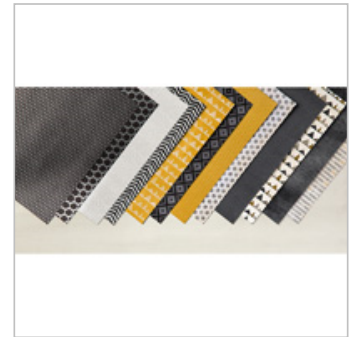

Urban Underground
Specialty Designer

Series Paper

142783

$13.00