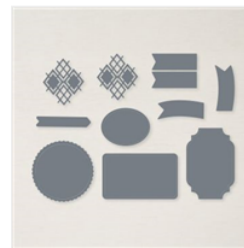

Price: \$12.50

Early Espresso Classic Stampin' Pad - 147114

Price: \$9.00

Stampin' Cut & Emboss Machine - 149653

Price: \$128.00

All That Dies - 159078

**Sale: \$16.80**

Price: \$28.00

Latte Love Dies - 163460

Price: \$32.00

Natural 3/8" (1 Cm) Polka Dot Trim - 163465

Price: \$10.00

Blooming Pearls - 162238

Price: \$8.00

Mini Glue Dots - 103683

Price: \$5.75