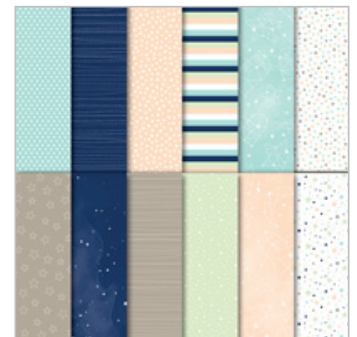

Tranquil Textures
Designer Series

Paper

146331

\$11.00

Tropical Escape 6" X
6" (15.2 X 15.2 Cm)
Designer Series

Paper

146916

\$11.00