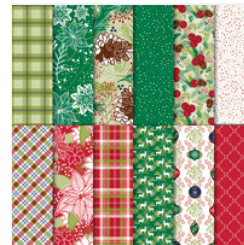

[Under The Mistletoe Designer Series Paper - 146921](#)

Price: $11.00