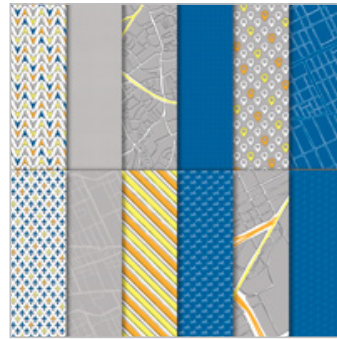

\$11.00

Best Route Designer
Series Paper

146897

\$11.00

Garden Impressions
6" X 6" (15.2 X 15.2
Cm) Designer Series

Paper

146289

\$11.00