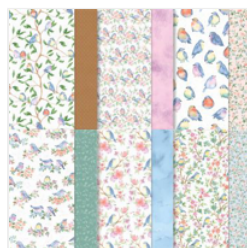

Crushed Curry 8-
1/2" X 11"
Cardstock -
131199

Price: \$10.00

Sunny Days 12" X
12" (30.5 X 30.5
Cm) Designer
Series Paper -
162974

Price: \$0.00

Boho Blue 8-1/2" X
11" Cardstock -
161724

Price: \$10.00

Flight & Airy 12" X
12" (30.5 X 30.5
Cm) Designer
Series Paper -
162977

Price: \$0.00

Scalloped
Contours Dies -
155560

Price: \$35.00

Black & Very
Vanilla 3/8" (1 Cm)
Large Check
Ribbon - 161982

Price: \$8.00

Tuxedo Black
Memento Ink Pad -
132708

Price: \$6.50

Supply List