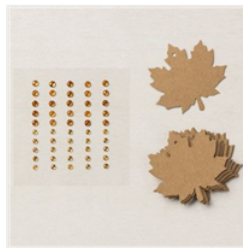

Rustic Harvest 12"
X 12" (30.5 X 30.5
Cm) Designer
Series Paper -
159633

Price: \$12.00

Leaf Label &
Amber Gem
Combo Pack -
159969

Price: \$8.00

Basic White 8-1/2"
X 11" Thick
Cardstock -
159229

Price: \$8.75

Basic Black 8-1/2"
X 11" Cardstock -
121045

Price: \$9.25

Merry Merlot
Classic Stampin'
Pad - 147112

Price: \$8.00

Mossy Meadow
Classic Stampin'
Pad - 147111

Price: \$8.00

Crushed Curry
Classic Stampin'
Pad - 147087