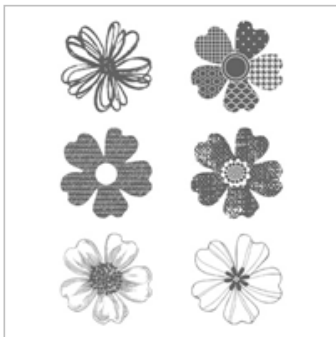

102482

\$12.00

[Basic Black 8-1/2" X 11" Cardstock](#)

121045

\$12.00

[Shimmery White 8-1/2" X 11" Cardstock](#)

101910

\$13.50