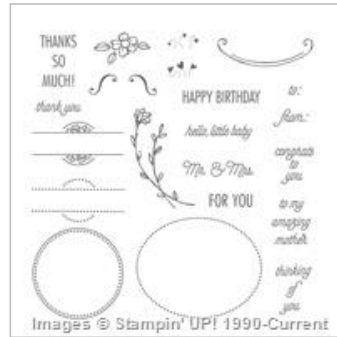

That's The Tag
Photopolymer Stamp

Set

142918

$17.00