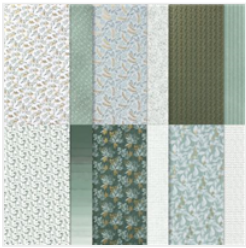

Supply List

Jan 21, 2022

Tracy Bradley

tracy@stampingwithtracy.com

www.stampingwithtracy.com

Ever Eden 12" X 12" (30.5 X 30.5 Cm) Specialty Designer Series Paper - 159996

Price: \$15.00

Artistically Inked Cling Stamp Set - 154542

Price: \$24.00

Garden Gems - 159277

Price: \$7.00

Evening Evergreen Classic Stampin' Pad - 155576

Price: \$7.50

Soft Succulent 8-1/2" X 11" Cardstock - 155776

Price: \$8.75

Basic White 8-1/2" X 11" Cardstock - 159276