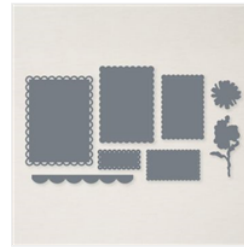

Supply List

Jun 1, 2023

Tina Rappe

6082899271

tinarappe@charter.net

www.stampinstudio.com

Peaceful Place 12" X 12" (30.5 X 30.5 Cm) Specialty Designer Series Paper - 156394

Price: \$15.00

Holly Jolly Wishes Cling Stamp Set (English) - 156362

Price: \$21.00

Stampin' Cut & Emboss Machine - 149653

Price: \$128.00

Scalloped Contours Dies - 155560

Price: \$35.00

Basic White 8-1/2" X 11" Thick Cardstock - 159229