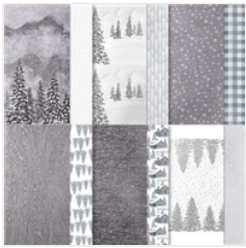

Supply List

Jun 1, 2023

Tina Rappe

6082899271

tinarappe@charter.net

www.stampinstudio.com

Peaceful Place 12" X 12" (30.5 X 30.5 Cm) Specialty Designer Series Paper - 156394

Price: \$15.00

Holly Jolly Wishes Cling Stamp Set (English) - 156362

Price: \$21.00

Stampin' Cut & Emboss Machine - 149653

Price: \$128.00

Scalloped Contours Dies - 155560

Price: \$35.00

Basic White 8-1/2" X 11" Thick Cardstock - 159229