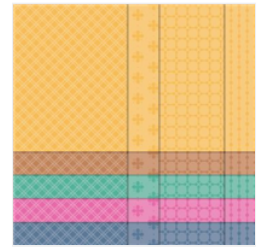

Supply List

Jun 17, 2024

Ann Schach

kimschach@msn.com

www.stampinchic.com

Basic White 8-1/2"
X 11" Cardstock -
159276

Price: \$13.00

Basic White 8-1/2"
X 11" Thick
Cardstock -
159229

Price: \$11.25

Bumblebee 8-1/2"
X 11" Cardstock -
153077

Sale: \$3.50

Price: \$8.75

Misty Moonlight 8-
1/2" X 11"
Cardstock -
153081

Price: \$11.50

In Color
2020-2022 6" X 6"
(15.2 X 15.2 Cm)
Designer Series
Paper - 155230