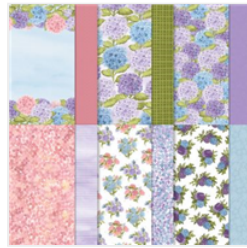

Supply List

Jun 19, 2021

Patty Bennett

510-724-1693

pattystamps@comcast.net

www.PattyStamps.com

[Quite Curvy Bundle \(English\) - 156228](#)

Price: \$41.25

[Hydrangea Hill Designer Series Paper - 154570](#)

Price: \$11.50

[Fine Art Floral 12" X 12" \(30.5 X 30.5 Cm\) Designer Series Paper - 154558](#)

Price: \$11.50

[Love You Always Specialty Designer Series Paper - 154280](#)