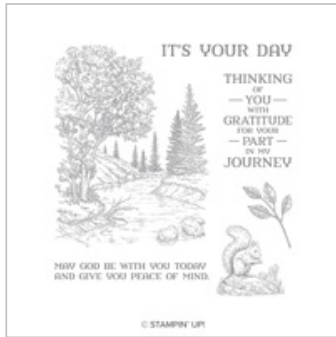

Supply List

Dec 7, 2019

Candy Ford

404-661-5222

candy@stampcandy.net

<https://stampcandy.net>

Peaceful Place Cling-Mount Stamp Set

151339