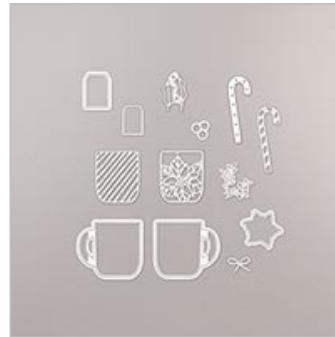

[Cup Of Christmas
Photopolymer Stamp
Set \(En\)](#)

150491

[Cup Of Cheer Dies](#)
151150

[1-1/2" \(3.8 Cm\) Circle
Punch](#)
138299

[2" \(5.1 Cm\) Circle
Punch](#)

133782

[Wrapped In Plaid 6" X
6" \(15.2 X 15.2 Cm\)
Specialty Designer
Series Paper](#)