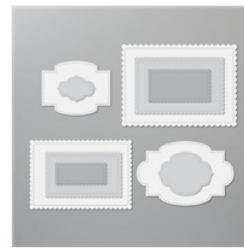

Price: \$17.00

Punch Party Host
Photopolymer
Stamp Set
(English) - 155300

Price: \$0.00

Perennial Flower
Punch - 149522

Sale: \$10.80

Price: \$18.00

Stitched So
Sweetly Dies -
151690

Price: \$32.00

Forever Gold
Laser-Cut
Specialty Paper -
152493

Sale: \$6.00

Price: \$15.00

Fine Art Floral 12"
X 12" (30.5 X 30.5
Cm) Designer
Series Paper -
154558

Sale: \$4.60

Price: \$11.50

Terracotta Tile 8-
1/2" X 11"
Cardstock -
150884