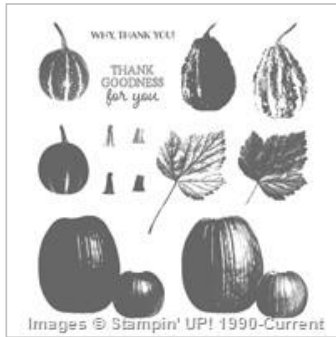

Supply List

Sep 25, 2017

Place Order

kimschach@msn.com

Gourd Goodness
Photopolymer Stamp

Set
144785
\$17.00

Crushed Curry
Classic Stampin' Pad

131173
\$6.50