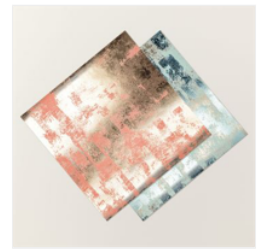

Price: \$24.00

Basic White 8-1/2"
X 11" Thick
Cardstock -
159229

Price: \$8.75

Delicate Desert
12" X 12" (30.5 X
30.5 Cm) Designer
Series Paper -
160521

Price: \$12.00

Dry Brushed
Metallic 12" X 12"
(30.5 X 30.5 Cm)
Specialty Designer
Series Paper -
160837

Price: \$8.00

Evening Evergreen
Classic Stampin'
Pad - 155576

Price: \$8.00

Stampin' Cut &
Emboss Machine -
149653

Price: \$125.00

Desert Details Dies
- 160531

Price: \$34.00

Enchanting Details
Dies - 159166