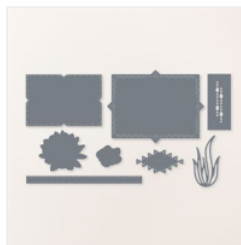

Price: \$8.00

Evening Evergreen
Classic Stampin'
Pad - 155576

Price: \$8.00

Stampin' Cut &
Emboss Machine -
149653

Price: \$125.00

Desert Details Dies
- 160531

Price: \$34.00

Enchanting Details
Dies - 159166

Price: \$33.00

Tailor Made Tags
Dies - 155563

Price: \$22.00

Simply Elegant
Trim - 155766

Price: \$7.50

Gold Faceted
Adhesive-Backed
Sequins - 160536

Price: \$8.00

Multipurpose
Liquid Glue -
110755