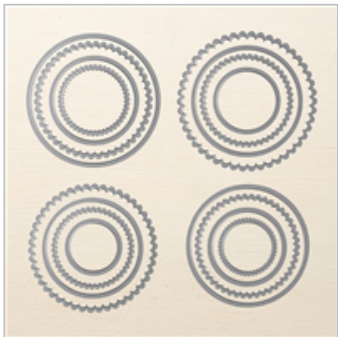

Layering Circle
Framelits Dies

141705

$35.00