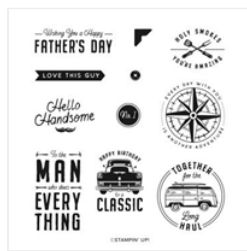

Supply List

Apr 21, 2024

Debbie Crowley

732-397-9128

expressivelydeb@gmail.com

<http://www.expressivelydeb.com>

Biggest Wish
Photopolymer
Stamp Set
(English) - 155052

Price: \$17.00

He's All That Cling
Stamp Set
(English) - 159071

Price: \$22.00

Trusty Toolbox 12"
X 12" (30.5 X 30.5
Cm) Designer
Series Paper -
162978

Price: \$0.00

Gray Granite 8-
1/2" X 11"
Cardstock -
146983

Price: \$10.00