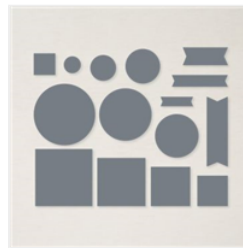

Supply List

Oct 1, 2023

Tracy Bradley

tracy@stampingwithtracy.com

www.stampingwithtracy.com

So Sincere Cling Stamp Set (English) - 162283

Price: \$24.00

Winter Meadow 12" X 12" (30.5 X 30.5 Cm) Designer Series Paper - 162133

Price: \$12.50

Stylish Shapes Dies - 159183

Price: \$30.00

2022-2024 In Color Pearls - 161621

Price: \$7.00

Exposed Brick 3D Embossing Folder - 161600

Price: \$11.00

Specialty Plate - 154711