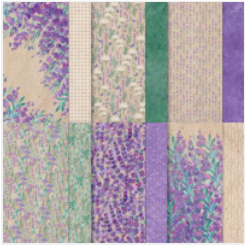

# Supply List

Oct 11, 2024

Susan Campfield

(651) 653-2208

[susan@suestampfield.com](mailto:susan@suestampfield.com)

[www.suestampfield.com](http://www.suestampfield.com)

[Perennial  
Lavender 12" X  
12" \(30.5 X 30.5  
Cm\) Designer  
Series Paper -  
162593](#)

Price: \$12.50

[Gorgeous Grape  
Classic Stampin'  
Pad - 147099](#)

Price: \$9.00

[Adhesive-Backed  
Sequins Trio -  
161206](#)

Price: \$8.00

[Stampin'  
Dimensionals -  
104430](#)

Price: \$4.25

[Basic White 8-1/2"  
X 11" Cardstock -  
159276](#)