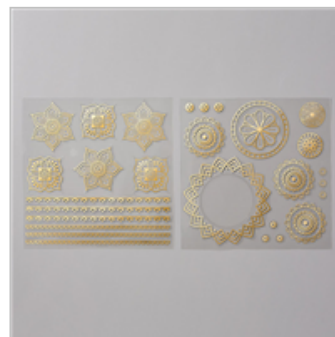

144242  
\$8.00

Gold Foil Sheets

132622  
\$4.00

Layering Circle  
Framelits Dies

141705  
\$35.00

Just Add Text Wood-  
Mount Stamp Set

143931  
\$25.00

Lemon Lime Twist 8-1/2" X 11" Cardstock

144245  
\$8.00

Lemon Lime Twist  
Classic Stampin' Pad

144086  
\$6.50

Eastern Gold Vinyl  
Stickers

144150  
\$7.00

Basic Black Archival  
Stampin' Pad

140931  
\$7.00